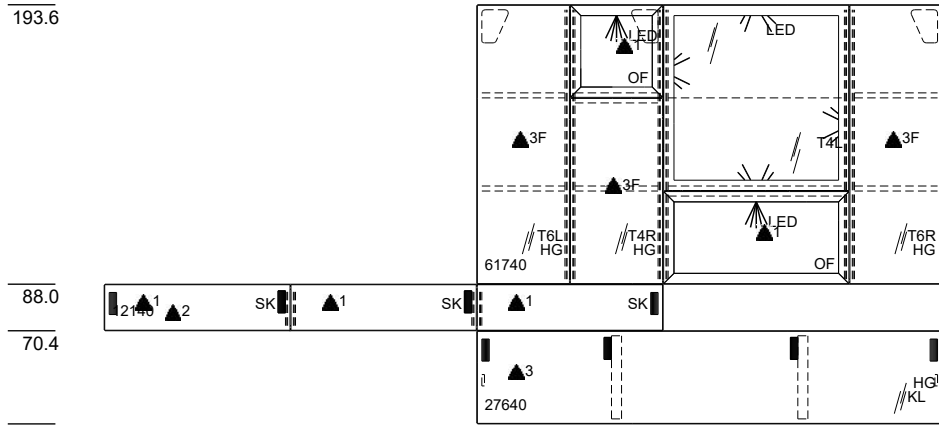

RH 250.0

Special version

1 Front	oak natural
2 Unit carcase	oak natural
Unit rear wall	oak natural
3 Front	High-gloss white lacquer

Accessories

1 x 2016	0.0 x 0.0 x 0.0
Remote control unit (transmitter)	

Rows	A	B	C	D	E	
Front	Lacquer white	Unit carcase Lacquer white	Panel Lacquer white			Project number:
Rim lacquering	White lacquered glass	Fabric front (sound) fabric white	Inside compartment oak natural			commission / client
Unit rear wall	Lacquer white	Top cover surface White lacquered glass				Customer:
Side panel	Lacquer white	Shelf Lacquer white				