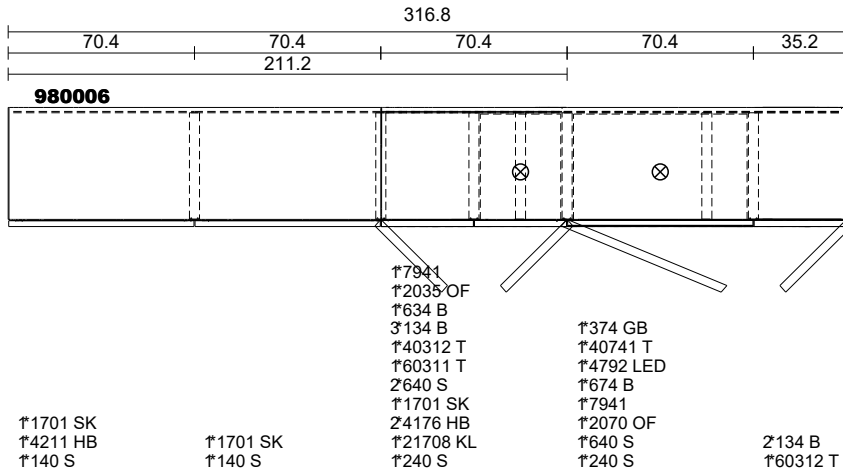

RH 250.0

Special version

1 Front	oak natural
2 Unit carcase	oak natural
Unit rear wall	oak natural
3 Front	High-gloss white lacquer

Accessories

1 x 2016	0.0 x 0.0 x 0.0
Remote control unit (transmitter)	

Rows	A	B	C	D	E	
Front	Lacquer white	Unit carcase Lacquer white	Panel Lacquer white			Project number:
Rim lacquering	White lacquered glass	Fabric front (sound) fabric white	Inside compartment oak natural			commission / client
Unit rear wall	Lacquer white	Top cover surface White lacquered glass				Customer:
Side panel	Lacquer white	Shelf Lacquer white				