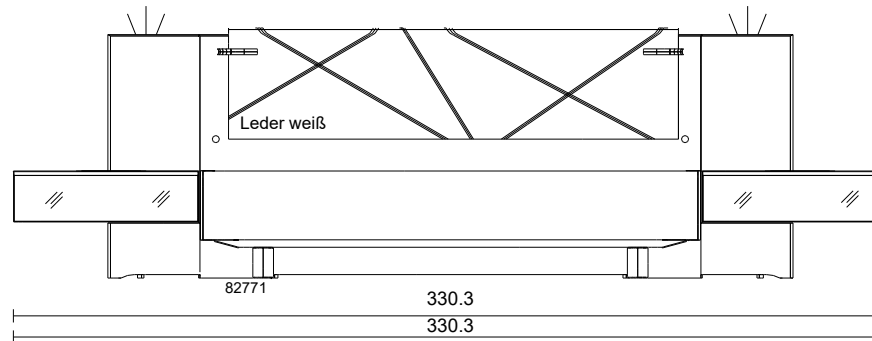

[ip5l z3ei] 13.02.2018

commission / client

Customer:

Project number: **79**

10378 0, HOME STYLE s.r.o., 12000 Praha 2 - Vinohrady, Czech Republic

▲ Special version

1 Front

High-gloss white

229.6

Gesamtlänge Bett 211.6 cm

- *978 Leseleu
- *980 Parav.Leuchte
- *8031 Auflage Leder weiss

Rows

A

B

C

CUTA [ip5l z3ei] 13.02.2018

Front	Core walnut	Unit carcass	Lacquer white			Project number:	79
Headboard	Core walnut	Bedframe	Lacquer white			commission / client	
Front for ancillary units	glass white	Interior carcass	Lacquer white			Customer:	
Handle	Handle 028 core walnut	Passepartout finish	Core walnut				