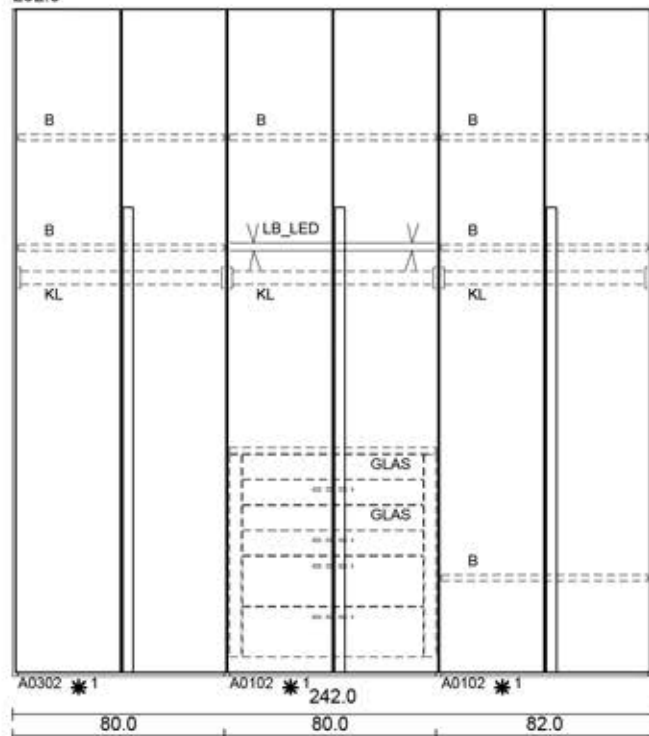

*** Special size (cm)**

1 SH 252,0 -16,0

Accessories

3 x A9R 0.0 x 0.0 x 0.0
Surcharge for Handle 031

252.0

†79334 LB-LED
†60134 Set 4R
-†79004 B

†79004 B

Rows A B C