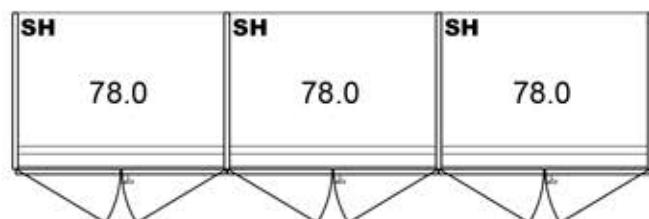

*** Special size (cm)**

1 SH 252,0 -16,0

Accessories

3 x A9R 0.0 x 0.0 x 0.0
Surcharge for Handle 031

252.0

†79334 LB-LED
†60134 Set 4R
-†79004 B

†79004 B

Rows A B C