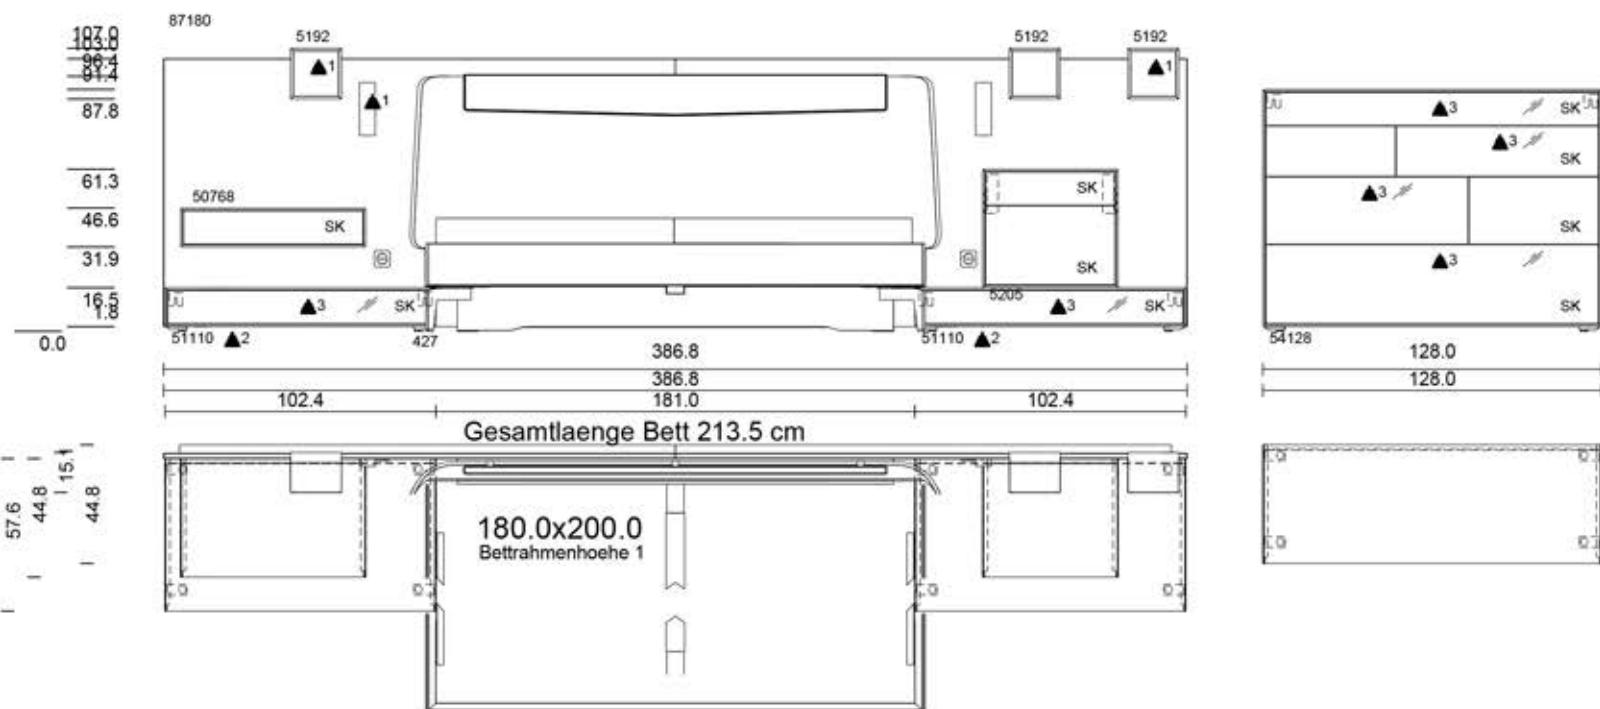

▲ Special version

- | | |
|---------------------------------|----------------------|
| 1 Accent Wall panel accessories | Pastel green lacquer |
| 2 Unit carcass | Lacquer white |
| 3 Front | High-gloss white |

RH 250.0

†979 Paneelleu
 †06 Std
 †8018 KT_Polster
 †06 Std
 †3020 Fuß chromf.

LUN1 [uuf5 yi0y] 11.12.2018

Project number:	131
commission / client	
Customer:	

Rows	A	B	C	D
Front	Unit carcass	Headboard upholstery	Headboard surround	
Core walnut	Core walnut	5108 Leather white	Lacquer white	
Accent Wall panel accessories	Headboard	Panel		
Core walnut	Core walnut	Lacquer white		
Bed surround	Headboard application	Leg		
High-gloss white	dark stained oak	Leg substructure High-gloss chrome		
Interior carcass	Handle section	Cornice version		
Lacquer white	Handle 045 White lacquer	Lacquer white		