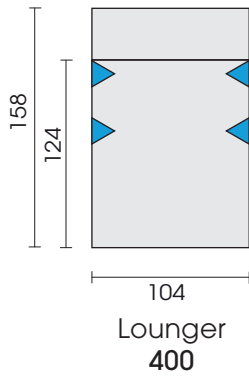

Functional armchair:

Element,
turning and swing function
139

Side view (type 130)

Side view (type 110/210)

Solid elements:

Element
130

Element
armrest left
120

Element
armrest right
110

Sofa, 2-seat
2 armrests
200

Sofa, 2-seat
armrest left
220

Sofa, 2-seat
armrest right
210

Each piece of furniture is handmade and unique. Deviations to the listed measurements may be caused by:
1. different upholstery materials (fabric, leather), 2. processing of ticking mats, 3. the pressure to combine individual parts, etc.
The seat comfort of a sofa type with larger seat depth usually differs from one with lower depth.

Deep elements:

Each piece of furniture is handmade and unique. Deviations to the listed measurements may be caused by:
1. different upholstery materials (fabric, leather), 2. processing of ticking mats, 3. the pressure to combine individual parts, etc.
The seat comfort of a sofa type with larger seat depth usually differs from one with lower depth.