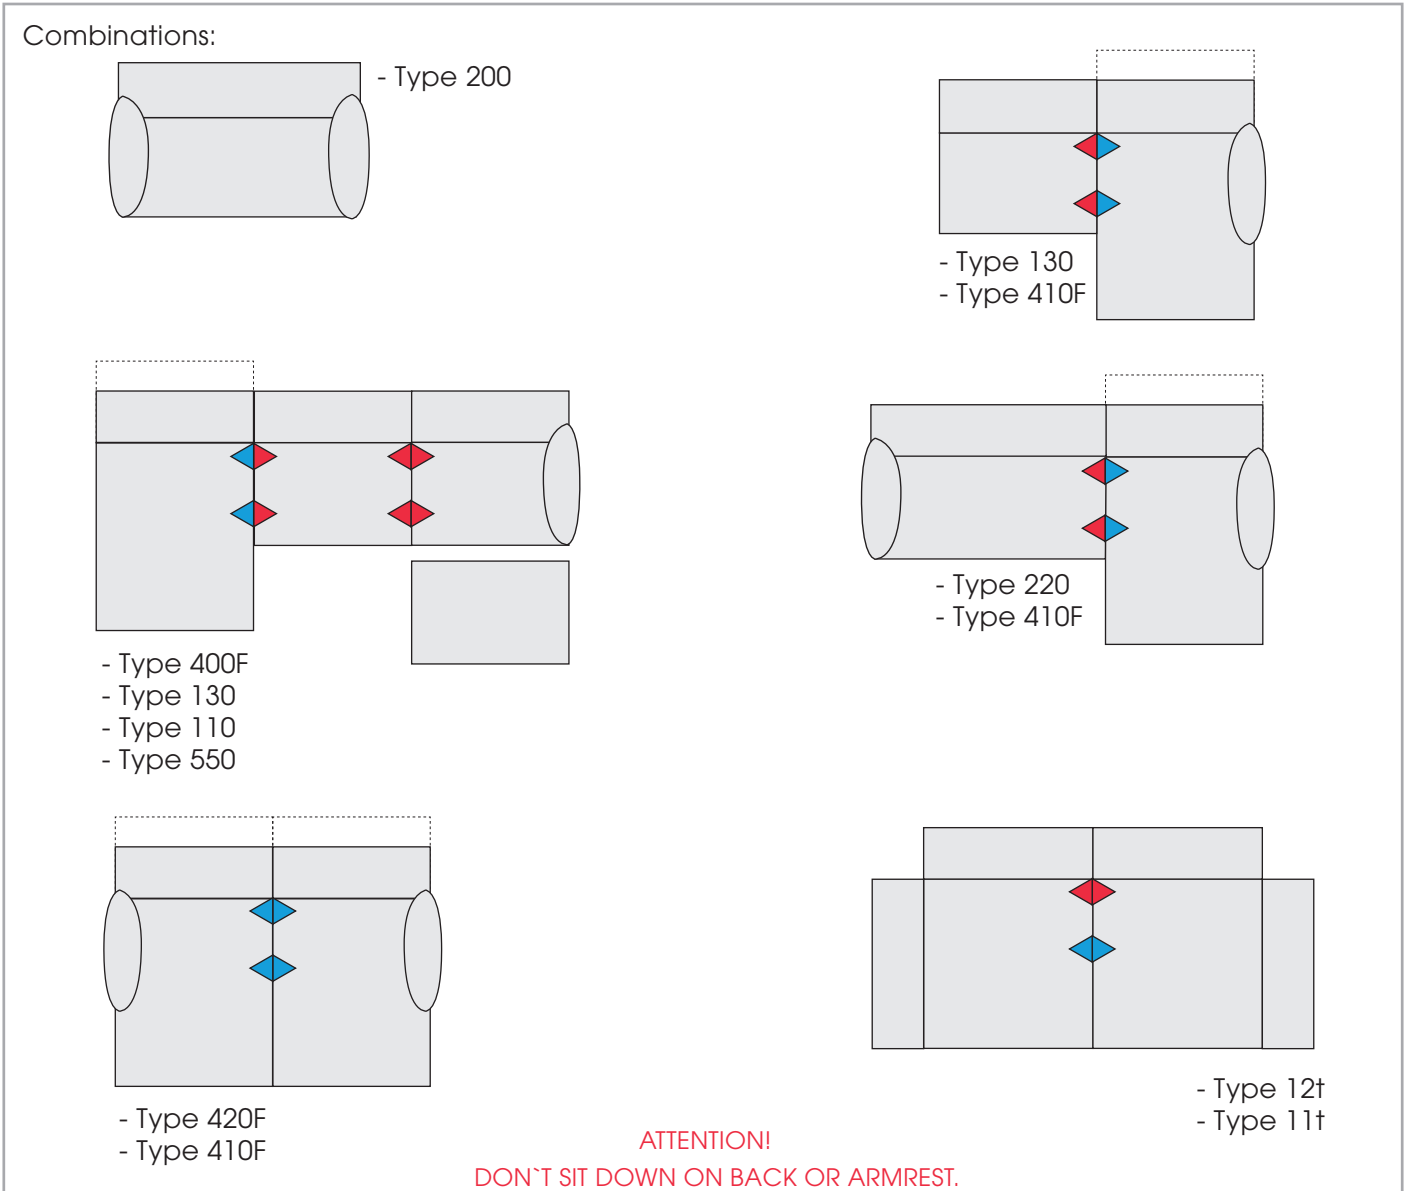

Each piece of furniture is handmade and unique. Deviations to the listed measurements may be caused by:
1. different upholstery materials (fabric, leather), 2. processing of ticking mats, 3. the pressure to combine individual parts, etc.
The seat comfort of a sofa type with larger seat depth usually differs from one with lower depth.