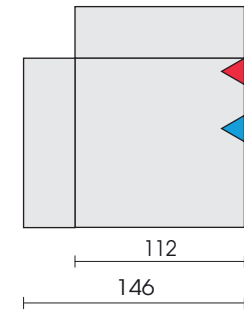

Functional armchair:

Element,
turning and swing function
139

Side view (type 130)

Side view (type 110/210)

Solid elements:

Element
130

Element
armrest left
120

Element
armrest right
110

Sofa, 2-seat
2 armrests
200

Sofa, 2-seat
armrest left
220

Sofa, 2-seat
armrest right
210

Each piece of furniture is handmade and unique. Deviations to the listed measurements may be caused by:
1. different upholstery materials (fabric, leather), 2. processing of ticking mats, 3. the pressure to combine individual parts, etc.
The seat comfort of a sofa type with larger seat depth usually differs from one with lower depth.

Deep elements:

Each piece of furniture is handmade and unique. Deviations to the listed measurements may be caused by:
1. different upholstery materials (fabric, leather), 2. processing of ticking mats, 3. the pressure to combine individual parts, etc.
The seat comfort of a sofa type with larger seat depth usually differs from one with lower depth.