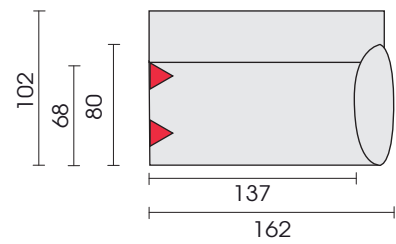

Functional armchair:

Element,
turning and swing function
139

Side view (type 130)

Side view (type 110/210)

Solid elements:

Element
130

Element
armrest left
120

Element
armrest right
110

Sofa, 2-seat
2 armrests
200

Sofa, 2-seat
armrest left
220

Sofa, 2-seat
armrest right
210

Each piece of furniture is handmade and unique. Deviations to the listed measurements may be caused by:
1. different upholstery materials (fabric, leather), 2. processing of ticking mats, 3. the pressure to combine individual parts, etc.
The seat comfort of a sofa type with larger seat depth usually differs from one with lower depth.