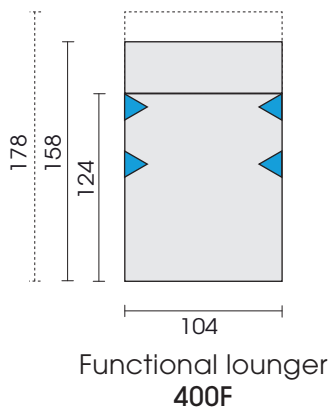

Functional armchair:

Element,
turning and swing function
139

Side view (type 130)

Side view (type 110/210)

Solid elements:

Element
130

Element
armrest left
120

Element
armrest right
110

Sofa, 2-seat
2 armrests
200

Sofa, 2-seat
armrest left
220

Sofa, 2-seat
armrest right
210

Each piece of furniture is handmade and unique. Deviations to the listed measurements may be caused by:
1. different upholstery materials (fabric, leather), 2. processing of ticking mats, 3. the pressure to combine individual parts, etc.
The seat comfort of a sofa type with larger seat depth usually differs from one with lower depth.

Deep elements:

Each piece of furniture is handmade and unique. Deviations to the listed measurements may be caused by:
1. different upholstery materials (fabric, leather), 2. processing of ticking mats, 3. the pressure to combine individual parts, etc.
The seat comfort of a sofa type with larger seat depth usually differs from one with lower depth.