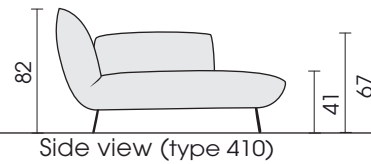

Functional armchair:

Element,
turning and swing function
139

Side view (type 130)

Side view (type 110/210)

Solid elements:

Element
130

Element
armrest left
120

Element
armrest right
110

Sofa, 2-seat
2 armrests
200

Sofa, 2-seat
armrest left
220

Sofa, 2-seat
armrest right
210

Each piece of furniture is handmade and unique. Deviations to the listed measurements may be caused by:
1. different upholstery materials (fabric, leather), 2. processing of ticking mats, 3. the pressure to combine individual parts, etc.
The seat comfort of a sofa type with larger seat depth usually differs from one with lower depth.

Deep elements:

Each piece of furniture is handmade and unique. Deviations to the listed measurements may be caused by:
1. different upholstery materials (fabric, leather), 2. processing of ticking mats, 3. the pressure to combine individual parts, etc.
The seat comfort of a sofa type with larger seat depth usually differs from one with lower depth.