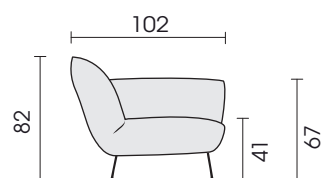

Colours for metal skids	
Black	Silk grey
	
✓	✓

*Model OD0618 Boogie is also available as indoor product!
 For further informations refer to product information 0618 Boogie.*

19.12.2024

Side view (type 139)

Functional armchair:

Element,
turning and swing function
139

Side view (type 130)

Side view (type 110/210)

Solid elements:

Element
130

Element
armrest left
120

Element
armrest right
110

Sofa, 2-seat
2 armrests
200

Sofa, 2-seat
armrest left
220

Sofa, 2-seat
armrest right
210

Each piece of furniture is handmade and unique. Deviations to the listed measurements may be caused by:
1. different upholstery materials (fabric, leather), 2. processing of ticking mats, 3. the pressure to combine individual parts, etc.
The seat comfort of a sofa type with larger seat depth usually differs from one with lower depth.