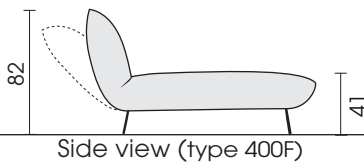

Functional armchair:

Element,
turning and swing function
139

Side view (type 130)

Side view (type 110/210)

Solid elements:

Element
130

Element
armrest left
120

Element
armrest right
110

Sofa, 2-seat
2 armrests
200

Sofa, 2-seat
armrest left
220

Sofa, 2-seat
armrest right
210

Each piece of furniture is handmade and unique. Deviations to the listed measurements may be caused by:
1. different upholstery materials (fabric, leather), 2. processing of ticking mats, 3. the pressure to combine individual parts, etc.
The seat comfort of a sofa type with larger seat depth usually differs from one with lower depth.

Deep elements:

Each piece of furniture is handmade and unique. Deviations to the listed measurements may be caused by:
1. different upholstery materials (fabric, leather), 2. processing of ticking mats, 3. the pressure to combine individual parts, etc.
The seat comfort of a sofa type with larger seat depth usually differs from one with lower depth.