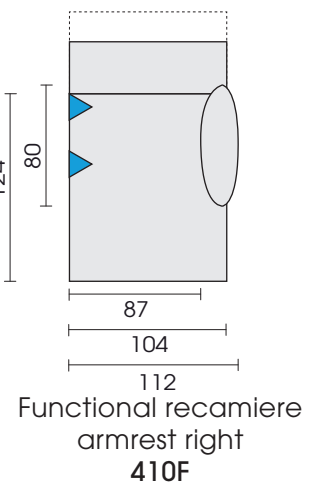

Sofa, 2-seat
2 armrests
200

Sofa, 2-seat
armrest left
220

Sofa, 2-seat
armrest right
210

Each piece of furniture is handmade and unique. Deviations to the listed measurements may be caused by:
1. different upholstery materials (fabric, leather), 2. processing of ticking mats, 3. the pressure to combine individual parts, etc.
The seat comfort of a sofa type with larger seat depth usually differs from one with lower depth.

Deep elements:

Each piece of furniture is handmade and unique. Deviations to the listed measurements may be caused by:
1. different upholstery materials (fabric, leather), 2. processing of ticking mats, 3. the pressure to combine individual parts, etc.
The seat comfort of a sofa type with larger seat depth usually differs from one with lower depth.