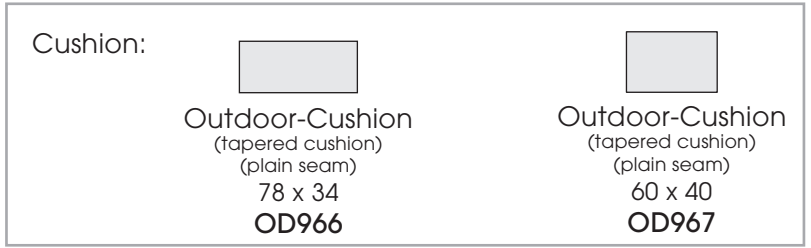

Sofa, 2-seat
2 armrests
200

Sofa, 2-seat
armrest left
220

Sofa, 2-seat
armrest right
210

Each piece of furniture is handmade and unique. Deviations to the listed measurements may be caused by:
1. different upholstery materials (fabric, leather), 2. processing of ticking mats, 3. the pressure to combine individual parts, etc.
The seat comfort of a sofa type with larger seat depth usually differs from one with lower depth.

Deep elements:

Each piece of furniture is handmade and unique. Deviations to the listed measurements may be caused by:
1. different upholstery materials (fabric, leather), 2. processing of ticking mats, 3. the pressure to combine individual parts, etc.
The seat comfort of a sofa type with larger seat depth usually differs from one with lower depth.