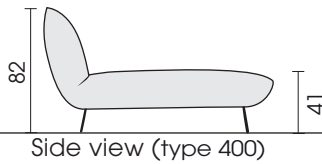

Functional armchair:

Element,
turning and swing function
139

Side view (type 130)

Side view (type 110/210)

Solid elements:

Element
130

Element
armrest left
120

Element
armrest right
110

Sofa, 2-seat
2 armrests
200

Sofa, 2-seat
armrest left
220

Sofa, 2-seat
armrest right
210

Each piece of furniture is handmade and unique. Deviations to the listed measurements may be caused by:
1. different upholstery materials (fabric, leather), 2. processing of ticking mats, 3. the pressure to combine individual parts, etc.
The seat comfort of a sofa type with larger seat depth usually differs from one with lower depth.

Deep elements:

Each piece of furniture is handmade and unique. Deviations to the listed measurements may be caused by:
1. different upholstery materials (fabric, leather), 2. processing of ticking mats, 3. the pressure to combine individual parts, etc.
The seat comfort of a sofa type with larger seat depth usually differs from one with lower depth.