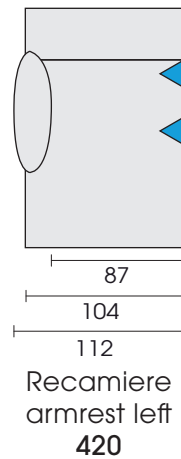

Deep elements:

Each piece of furniture is handmade and unique. Deviations to the listed measurements may be caused by:
1. different upholstery materials (fabric, leather), 2. processing of ticking mats, 3. the pressure to combine individual parts, etc.
The seat comfort of a sofa type with larger seat depth usually differs from one with lower depth.