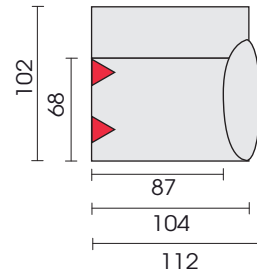

Functional armchair:

Element,
turning and swing function
139

Side view (type 130)

Side view (type 110/210)

Solid elements:

Element
130

Element
armrest left
120

Element
armrest right
110

Sofa, 2-seat
2 armrests
200

Sofa, 2-seat
armrest left
220

Sofa, 2-seat
armrest right
210

Each piece of furniture is handmade and unique. Deviations to the listed measurements may be caused by:
1. different upholstery materials (fabric, leather), 2. processing of ticking mats, 3. the pressure to combine individual parts, etc.
The seat comfort of a sofa type with larger seat depth usually differs from one with lower depth.