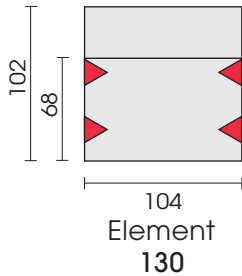

Functional armchair:

Element,
turning and swing function
139

Side view (type 130)

Side view (type 110/210)

Solid elements:

Element
130

Element
armrest left
120

Element
armrest right
110

Sofa, 2-seat
2 armrests
200

Sofa, 2-seat
armrest left
220

Sofa, 2-seat
armrest right
210

Each piece of furniture is handmade and unique. Deviations to the listed measurements may be caused by:
1. different upholstery materials (fabric, leather), 2. processing of ticking mats, 3. the pressure to combine individual parts, etc.
The seat comfort of a sofa type with larger seat depth usually differs from one with lower depth.