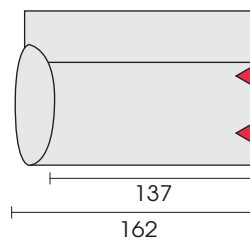

Functional armchair:

Element,
turning and swing function
139

Side view (type 130)

Side view (type 110/210)

Solid elements:

Element
130

Element
armrest left
120

Element
armrest right
110

Sofa, 2-seat
2 armrests
200

Sofa, 2-seat
armrest left
220

Sofa, 2-seat
armrest right
210

Each piece of furniture is handmade and unique. Deviations to the listed measurements may be caused by:
1. different upholstery materials (fabric, leather), 2. processing of ticking mats, 3. the pressure to combine individual parts, etc.
The seat comfort of a sofa type with larger seat depth usually differs from one with lower depth.