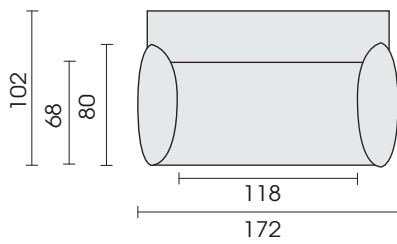

Functional armchair:

Element,
turning and swing function
139

Side view (type 130)

Side view (type 110/210)

Solid elements:

Element
130

Element
armrest left
120

Element
armrest right
110

Sofa, 2-seat
2 armrests
200

Sofa, 2-seat
armrest left
220

Sofa, 2-seat
armrest right
210

Each piece of furniture is handmade and unique. Deviations to the listed measurements may be caused by:
1. different upholstery materials (fabric, leather), 2. processing of ticking mats, 3. the pressure to combine individual parts, etc.
The seat comfort of a sofa type with larger seat depth usually differs from one with lower depth.