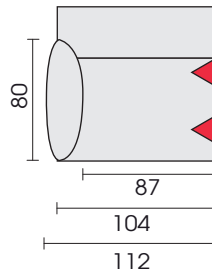

Functional armchair:

Element,
turning and swing function
139

Side view (type 130)

Side view (type 110/210)

Solid elements:

Element
130

Element
armrest left
120

Element
armrest right
110

Sofa, 2-seat
2 armrests
200

Sofa, 2-seat
armrest left
220

Sofa, 2-seat
armrest right
210

Each piece of furniture is handmade and unique. Deviations to the listed measurements may be caused by:
1. different upholstery materials (fabric, leather), 2. processing of ticking mats, 3. the pressure to combine individual parts, etc.
The seat comfort of a sofa type with larger seat depth usually differs from one with lower depth.