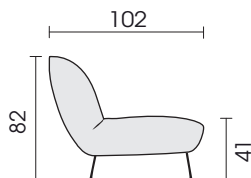

Colours for metal skids	
Black	Silk grey
	
✓	✓

*Model OD0618 Boogie is also available as indoor product!
 For further informations refer to product information 0618 Boogie.*

19.12.2024

Side view (type 139)

Functional armchair:

Element,
turning and swing function
139

Side view (type 130)

Side view (type 110/210)

Solid elements:

Element
130

Element
armrest left
120

Element
armrest right
110

Sofa, 2-seat
2 armrests
200

Sofa, 2-seat
armrest left
220

Sofa, 2-seat
armrest right
210

Each piece of furniture is handmade and unique. Deviations to the listed measurements may be caused by:
1. different upholstery materials (fabric, leather), 2. processing of ticking mats, 3. the pressure to combine individual parts, etc.
The seat comfort of a sofa type with larger seat depth usually differs from one with lower depth.