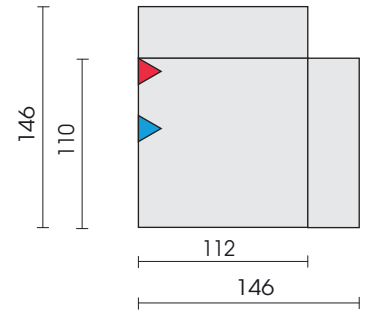

Functional armchair:

Element,
turning and swing function
139

Side view (type 130)

Side view (type 110/210)

Solid elements:

Element
130

Element
armrest left
120

Element
armrest right
110

Sofa, 2-seat
2 armrests
200

Sofa, 2-seat
armrest left
220

Sofa, 2-seat
armrest right
210

Each piece of furniture is handmade and unique. Deviations to the listed measurements may be caused by:
1. different upholstery materials (fabric, leather), 2. processing of ticking mats, 3. the pressure to combine individual parts, etc.
The seat comfort of a sofa type with larger seat depth usually differs from one with lower depth.

Deep elements:

Each piece of furniture is handmade and unique. Deviations to the listed measurements may be caused by:
1. different upholstery materials (fabric, leather), 2. processing of ticking mats, 3. the pressure to combine individual parts, etc.
The seat comfort of a sofa type with larger seat depth usually differs from one with lower depth.