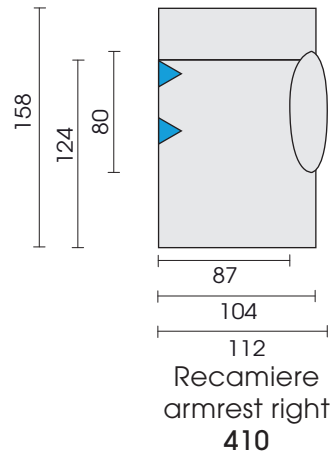

Functional armchair:

Element,
turning and swing function
139

Side view (type 130)

Side view (type 110/210)

Solid elements:

Element
130

Element
armrest left
120

Element
armrest right
110

Sofa, 2-seat
2 armrests
200

Sofa, 2-seat
armrest left
220

Sofa, 2-seat
armrest right
210

Each piece of furniture is handmade and unique. Deviations to the listed measurements may be caused by:
1. different upholstery materials (fabric, leather), 2. processing of ticking mats, 3. the pressure to combine individual parts, etc.
The seat comfort of a sofa type with larger seat depth usually differs from one with lower depth.

Deep elements:

Each piece of furniture is handmade and unique. Deviations to the listed measurements may be caused by:
1. different upholstery materials (fabric, leather), 2. processing of ticking mats, 3. the pressure to combine individual parts, etc.
The seat comfort of a sofa type with larger seat depth usually differs from one with lower depth.