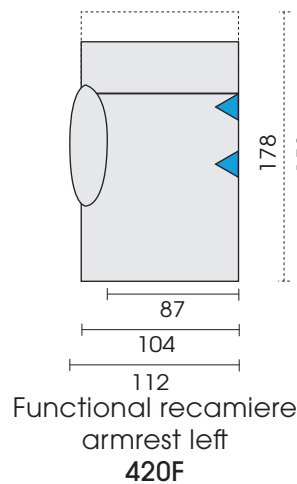

Deep elements:

Each piece of furniture is handmade and unique. Deviations to the listed measurements may be caused by:
1. different upholstery materials (fabric, leather), 2. processing of ticking mats, 3. the pressure to combine individual parts, etc.
The seat comfort of a sofa type with larger seat depth usually differs from one with lower depth.