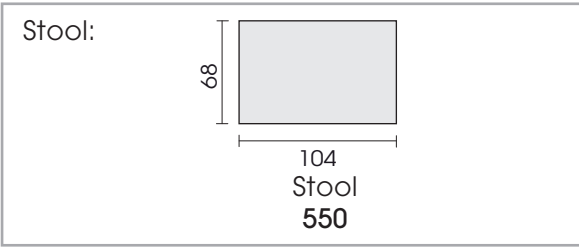

Protective covers (Waterproof):

Protective cover for type 130/139: SH139
Protective cover for type 110: SH110
Protective cover for type 120: SH120
Protective cover for type 200: SH200
Protective cover for type 210: SH210
Protective cover for type 220: SH220

Protective cover for type 11t/12t: SH11t
Protective cover for type 410/410F: SH410
Protective cover for type 420/420F: SH420
Protective cover for type 400/400F: SH400
Protective cover for type 550: SH550