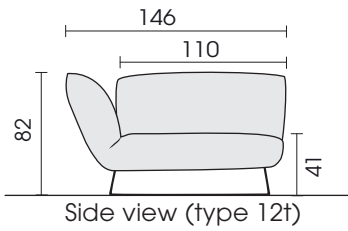

Functional armchair:

Element,
turning and swing function
139

Side view (type 130)

Side view (type 110/210)

Solid elements:

Element
130

Element
armrest left
120

Element
armrest right
110

Sofa, 2-seat
2 armrests
200

Sofa, 2-seat
armrest left
220

Sofa, 2-seat
armrest right
210

Each piece of furniture is handmade and unique. Deviations to the listed measurements may be caused by:
1. different upholstery materials (fabric, leather), 2. processing of ticking mats, 3. the pressure to combine individual parts, etc.
The seat comfort of a sofa type with larger seat depth usually differs from one with lower depth.

Deep elements:

Each piece of furniture is handmade and unique. Deviations to the listed measurements may be caused by:
1. different upholstery materials (fabric, leather), 2. processing of ticking mats, 3. the pressure to combine individual parts, etc.
The seat comfort of a sofa type with larger seat depth usually differs from one with lower depth.