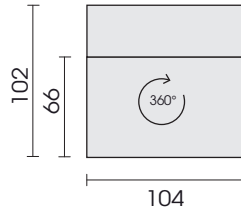

Functional armchair:

Element,
turning and swing function
139

Side view (type 130)

Side view (type 110/210)

Solid elements:

Element
130

Element
armrest left
120

Element
armrest right
110

Sofa, 2-seat
2 armrests
200

Sofa, 2-seat
armrest left
220

Sofa, 2-seat
armrest right
210

Each piece of furniture is handmade and unique. Deviations to the listed measurements may be caused by:
1. different upholstery materials (fabric, leather), 2. processing of ticking mats, 3. the pressure to combine individual parts, etc.
The seat comfort of a sofa type with larger seat depth usually differs from one with lower depth.