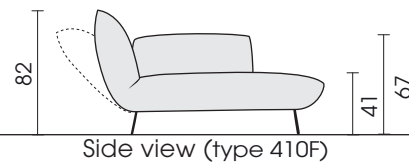

Functional armchair:

Element,
turning and swing function
139

Side view (type 130)

Side view (type 110/210)

Solid elements:

Element
130

Element
armrest left
120

Element
armrest right
110

Sofa, 2-seat
2 armrests
200

Sofa, 2-seat
armrest left
220

Sofa, 2-seat
armrest right
210

Each piece of furniture is handmade and unique. Deviations to the listed measurements may be caused by:
1. different upholstery materials (fabric, leather), 2. processing of ticking mats, 3. the pressure to combine individual parts, etc.
The seat comfort of a sofa type with larger seat depth usually differs from one with lower depth.

Deep elements:

Each piece of furniture is handmade and unique. Deviations to the listed measurements may be caused by:
1. different upholstery materials (fabric, leather), 2. processing of ticking mats, 3. the pressure to combine individual parts, etc.
The seat comfort of a sofa type with larger seat depth usually differs from one with lower depth.