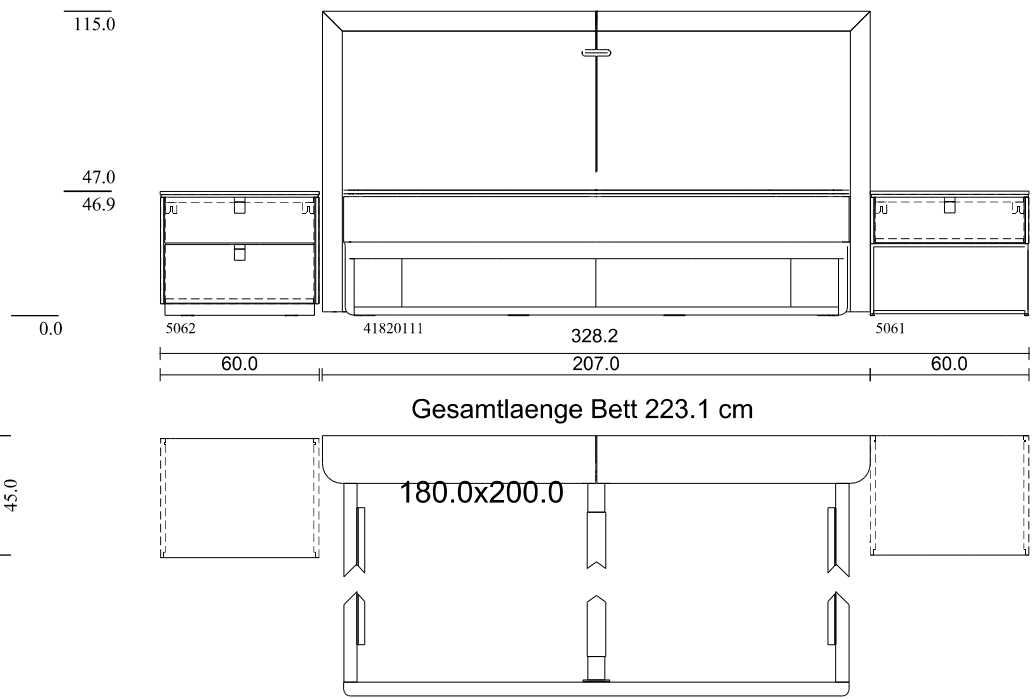

RH 250.0

| Rows | A | B | C | AMS1 [yvua dg6u] 14.08.2023 |
|--|---|--|---|-----------------------------|
| Front Wardrobes Pure-white lacquer | Unit carcass wardrobe Pure-white lacquer | Bed surround colour Pure-white lacquer | Shell Pure-white lacquer | Project number: 755 |
| Accent Oak natura | Interior carcass Lacquer white | Front ancillary units / Angled shelves Pure-white lacquer | Pouf colour bottom M155 cream | commission / client |
| Handle wardrobes and ancillary units Handle 044 | Handle colour wardrobes and ancillary units Oak natura | Carcass ancillary units Pure-white lacquer | Pouf colour top M155 cream | Customer: |
| Cornice version Pure-white lacquer | Headboard colour S356 Sm.fbc.white | Metal substructure colour Pure-white lacquer | Handle sliding door (comb. folding/sliding) Handle 052 | |