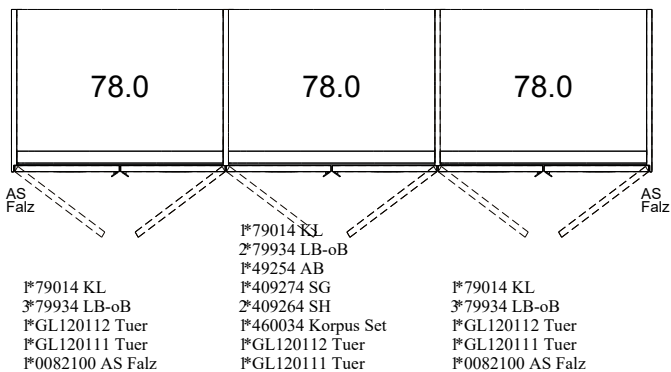

Řádky

A

B

C

MUF4 [9I2v zvfs] 18.04.2024

Front	Unit carcass	Cornice/Passpartout version			Číslo projektu:	649
Rear-lacquered glass, anthracite	Anthracite lacquer				Komise	
	Interior carcass				Zákazník:	
	Anthracite lacquer					
Unit rear wall						
Anthracite lacquer						
Handle	Handle colour					
Handle 057	Anthracite lacquer