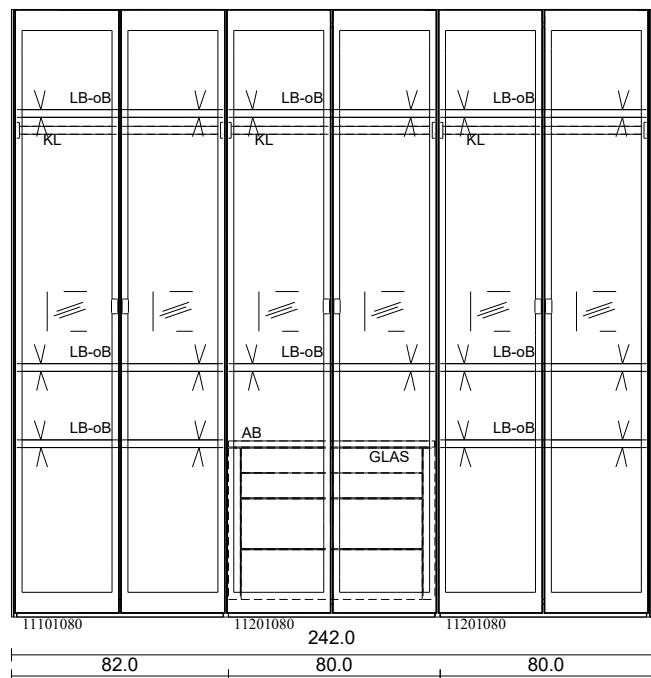

229.6

61.3
59.0