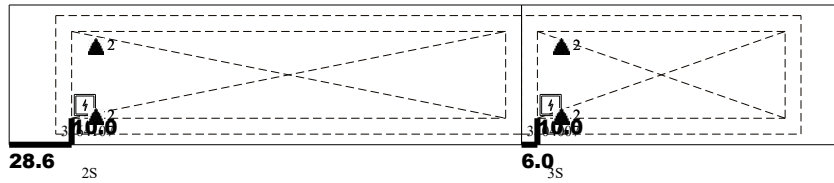

107.4

72.2

19.4

0.0

1.9 ▲ 1
1.9_S

61019 ▲ 1

28.6
2S

6.0
3S

Rows

A

GEW2 [of17 jd7m] 21.04.2024

Front (unit carcass Element termination)	Unit carcass				Project number:
High-gloss pure white lacquer	Pure-white lacquer				commission / client
Accent Units	Unit rear wall	Metal substructure colour			
High-gloss pure white lacquer	Pure-white lacquer	chrome glossy			Customer:
Top cover surface	Cabinets				
High-gloss pure white lacquer	Pure-white lacquer				
Handle	Handle colour				
Push to Open					