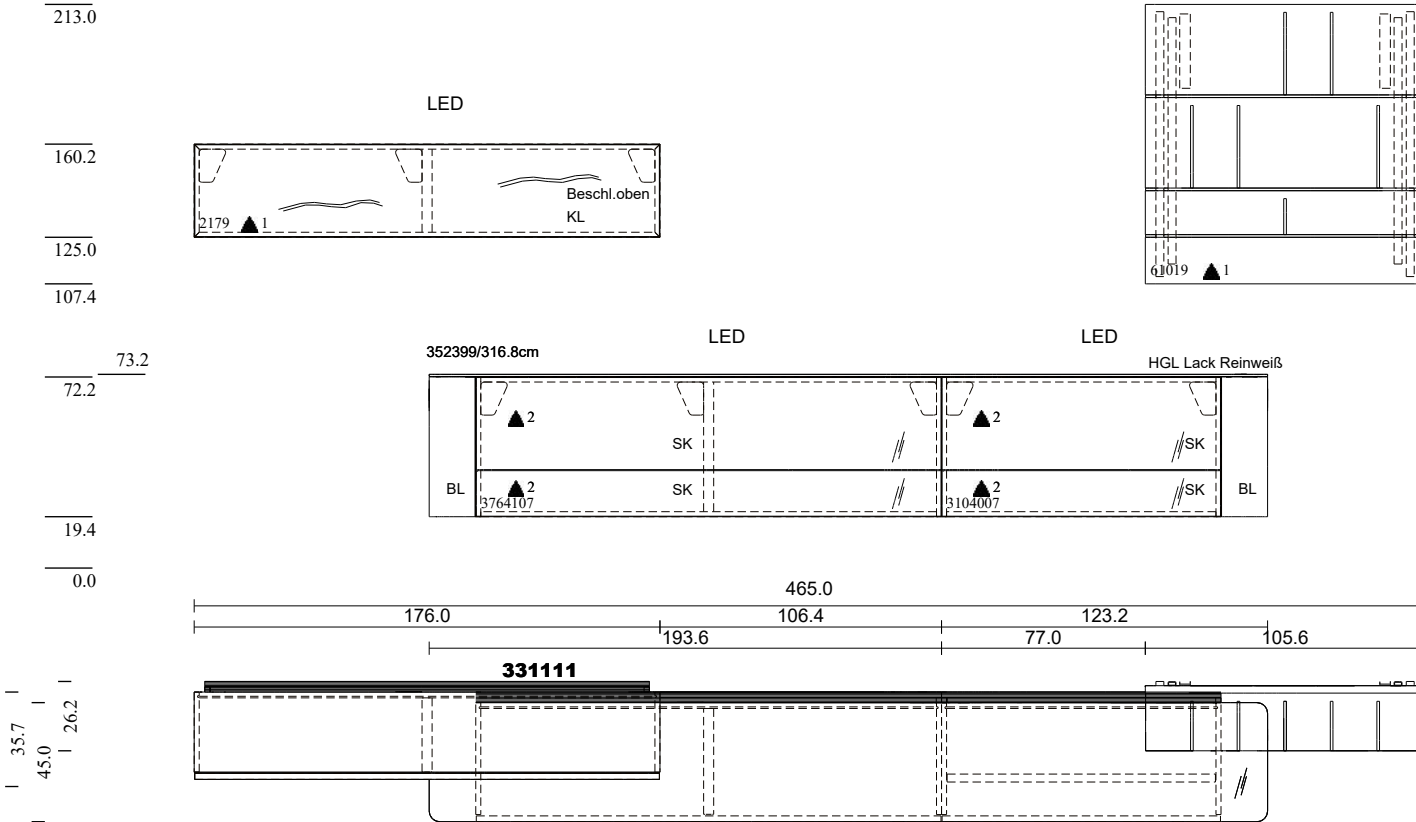

Gentis Wohnen

RH 260.0

▲ Special version

- 1 Accent Units Core walnut - knotted
- 2 Handle colour without indication

- *21745012 SK
- *11745012 SK
- *2119 FF
- *3284 Bel
- *3283 F-Ra.
- *4176 HB
- *311L BL
- *21002 SK
- *11001 SK
- *4105 HB
- *6114 LED
- *312R BL
- *2174 Bel
- *2176 F-Ra.
- *34000 S

Rows	A	B	C	D	E	F	GEW2 [ofl7 jd7m] 21.04.2024
Front (unit carcass Element termination)	Unit carcass						Project number:
High-gloss pure white lacquer	Pure-white lacquer						commission / client
Accent Units	Unit rear wall		Metal substructure colour				
High-gloss pure white lacquer	Pure-white lacquer		chrome glossy				Customer:
Top cover surface	Cabinets						
High-gloss pure white lacquer	Pure-white lacquer						
Handle	Handle colour						
Push to Open