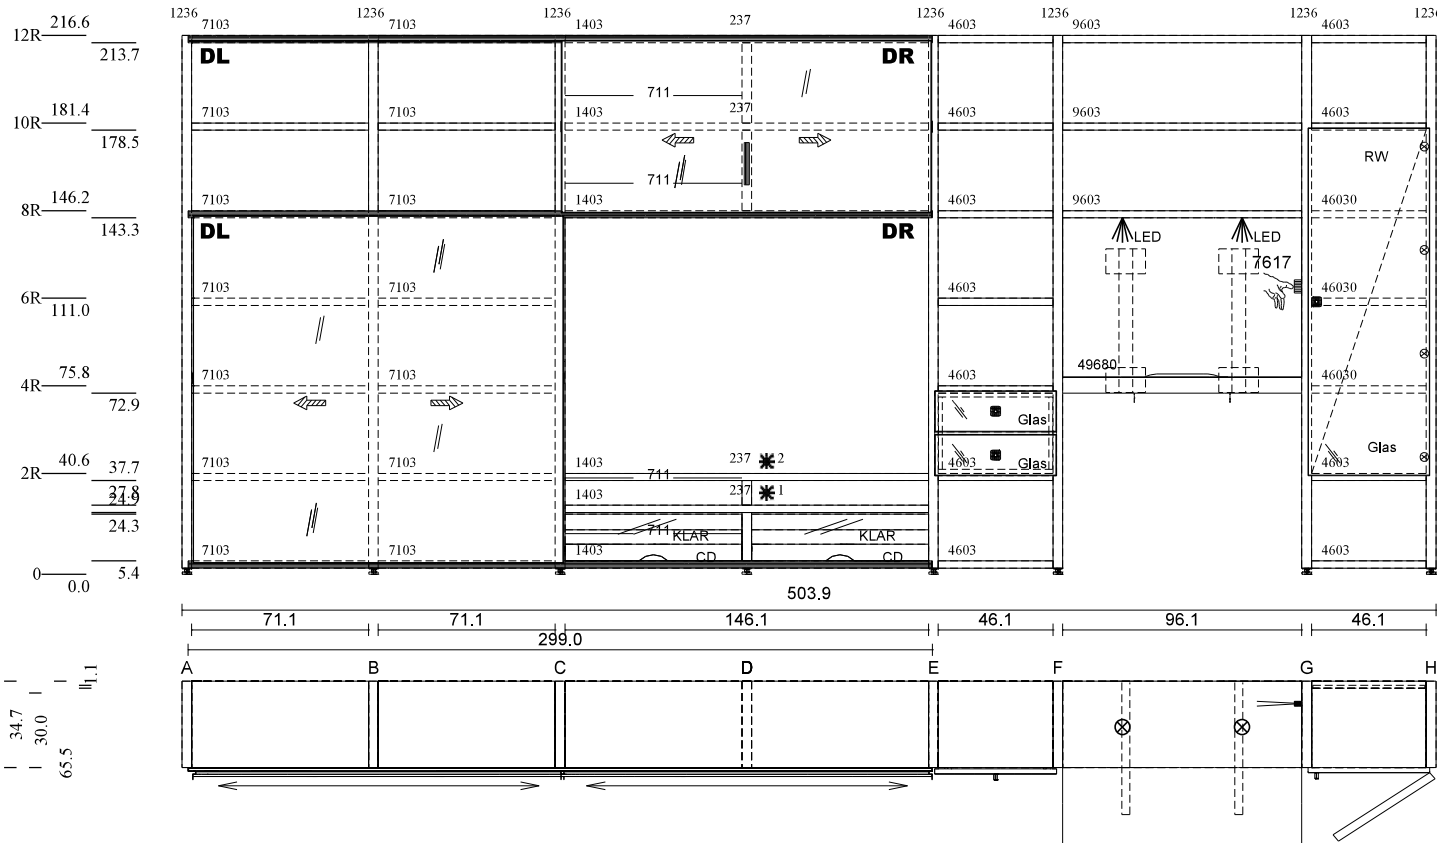

RH 257.0

* Special size (cm)		
1	SH	19,5 -12,8
2	SH	9,9 -22,4

*4156 ST
 *1293 SCH
 *1714 CD
 *1292 SCH

*2041 SN
 *2446

*7921
 *4968

*849
 *85532 T

Rows	A	B	C	D	E	F
Front		Unit carcass	Handle			
White lacquered glass		Lacquer white	Knob 148 in stainless steel optics			
Side panel		Shell	Rail cover			
Core walnut		Core walnut	alum-colour			
Sliding door / Display case		Panel				
White lacquered glass		Core walnut				
Niche rear wall		Plinth				
Lacquer white		Plinth A				

MEG3 [jnoj kprz] 16.03.2020

Project number:	117
commission / client	
Customer:	