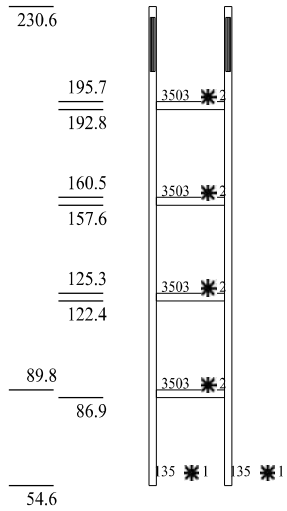

Rows	A	B	C	D	E
Front	Pure-white lacquer	Pure-white lacquer			
Frame (open compartment)	silver coloured	Pure-white lacquer			
Top cover surface	Pure-white lacquer				
Handle	Push to Open				

TEW2 [nn2b g6h4] 04.01.2023

Project number:	978
commission / client	
Customer:	

RH 250.0

* Special size (cm)

1	SH	176,0	-2,9
2	SB	27,4	-7,8

Rows F

NEW3 [nn2b g6h4] 04.01.2023

Front	Unit carcass	Panel	Frame colour of open compartment	Interior carcass	Project number:	978
Pure-white lacquer	Pure-white lacquer	Pure-white lacquer	Pure-white lacquer	Lacquer white	commission / client	
Rim lacquering	Fabric front (sound)	Inside compartment	Colour of metal substructure	Cornice version		
pure white lacquered glass	fabric white	Pure-white lacquer	Anthracite structured lacquer	Pure-white lacquer	Customer:	
Rear wall colour	Colour of top cover of ancillary unit	Handle	Headboard colour			
Pure-white lacquer	Pure-white lacquer	Push to Open	Bed surround colour			
Side panel	Colour of shelf					
Pure-white lacquer	Pure-white lacquer					