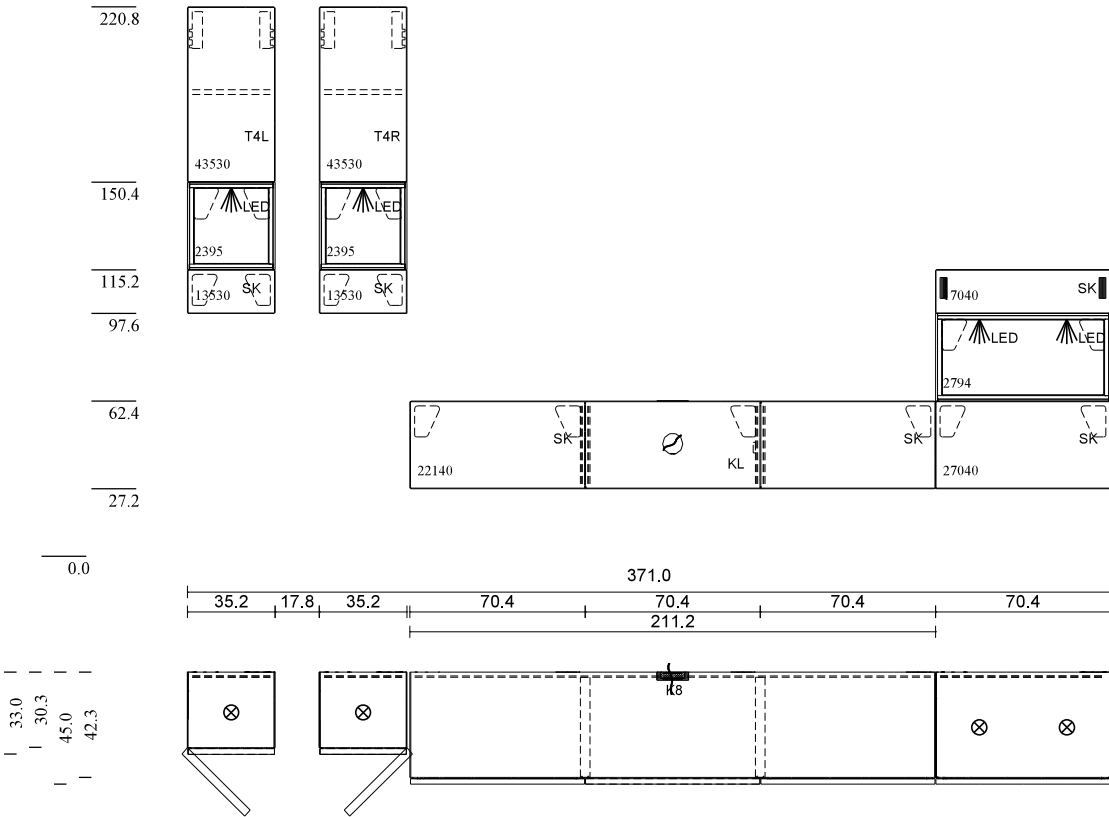

Accessories

1 x 2016	0.0 x 0.0 x 0.0
Remote control unit (transmitter)	
1 x 2017	0.0 x 0.0 x 0.0
Remote control unit (receiver)	
1 x 2317	0.0 x 0.0 x 0.0
Remote control unit (receiver)	

- *133 B *133 B
- *40311 T *40312 T
- *7941 *7941
- *1331 SK *1331 SK
- *4352 HB *4352 HB
- *4211 HB
- *2702 SK
- *240 S
- *K8
- *K2
- *2708 KL
- *240 S
- *1701 SK
- *7941
- *4704 HB
- *2702 SK

Rows	A	B	C	D	E	F
Front	Lacquer white	Unit carcass Lacquer white	Panel Lacquer white			
Rim lacquering	White lacquered glass	Fabric front (sound) fabric white	Inside compartment Core walnut			
Unit rear wall	Lacquer white	Top cover surface Lacquer white				
Side panel	Core walnut	Shelf Core walnut				