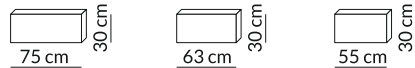

PD417III30x75 PD540III30x63 PD539III30x55

\*The back cushions in Nzz don't have the same dimensions and can be placed as shown in the picture.

- [ Armrest
- P Pouf
- PD Decorative pillow
- z Manual headrest
- III Goose feathers 70% and Silicone blend 30%